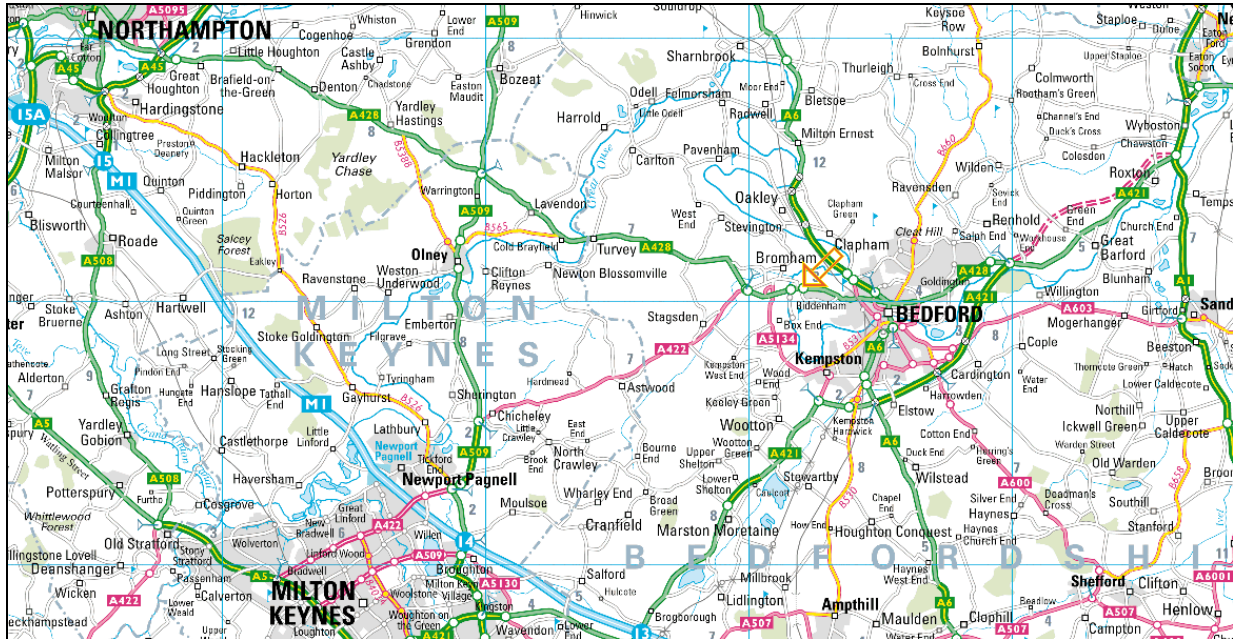

Location - DigiLYF, Biddenham Court, 48 Bromham Road, Biddenham, Bedford, MK40 4AF – Tel 0870 240 6162

We are located just outside Bedford in Biddenham on the A428 (The main Bedford to Northampton Road)

Area View

Bedford Area View

Location - DigiLYF, Biddenham Court, 48 Bromham Road, Biddenham, Bedford,
MK40 4AF – Tel 0870 240 6162

Biddenham View