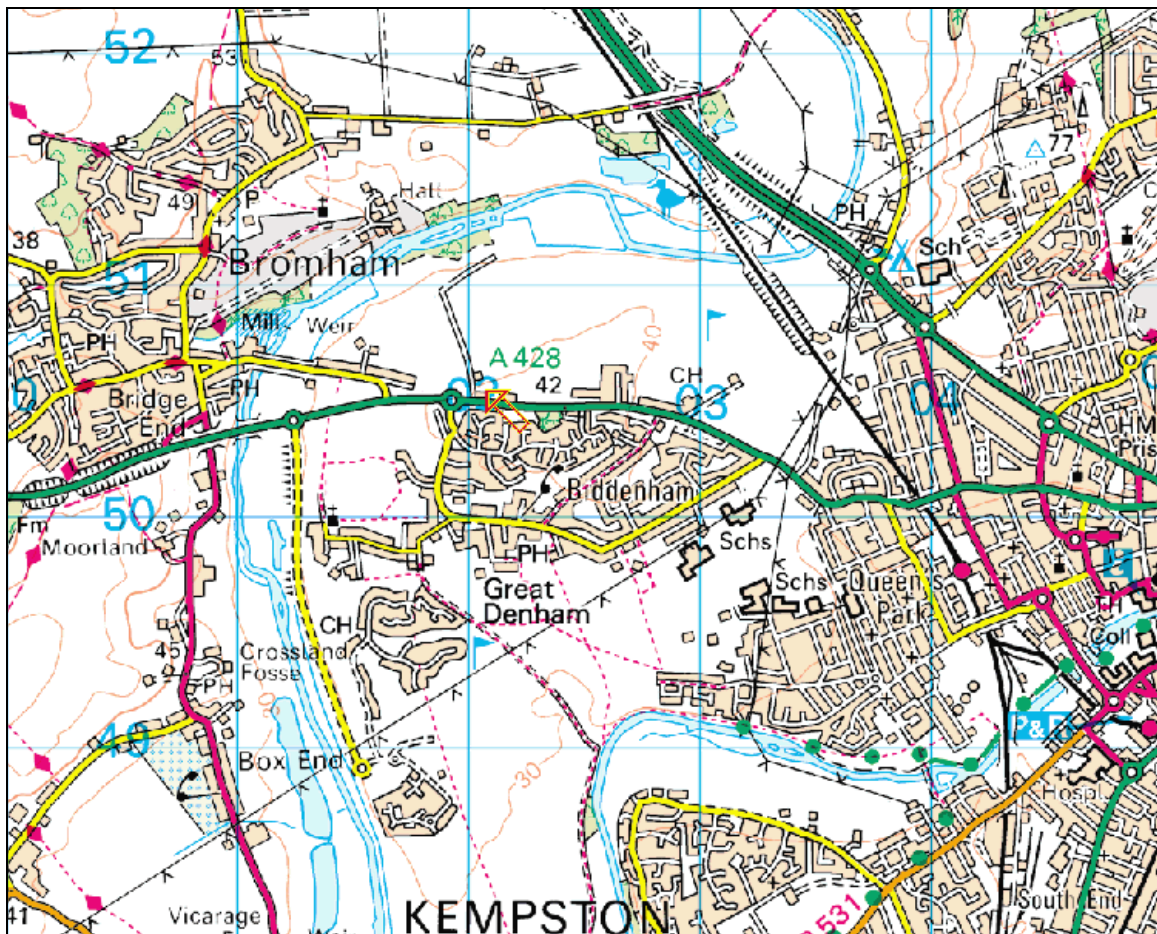

Location - DigiLYF, Biddenham Court, 48 Bromham Road, Biddenham, Bedford, MK40 4AF – Tel 0870 240 6162

We are located just outside Bedford in Biddenham on the A428 (The main Bedford to Northampton Road)

Area View

Bedford Area View

Location - DigiLYF, Biddenham Court, 48 Bromham Road, Biddenham, Bedford,
MK40 4AF – Tel 0870 240 6162

Biddenham View